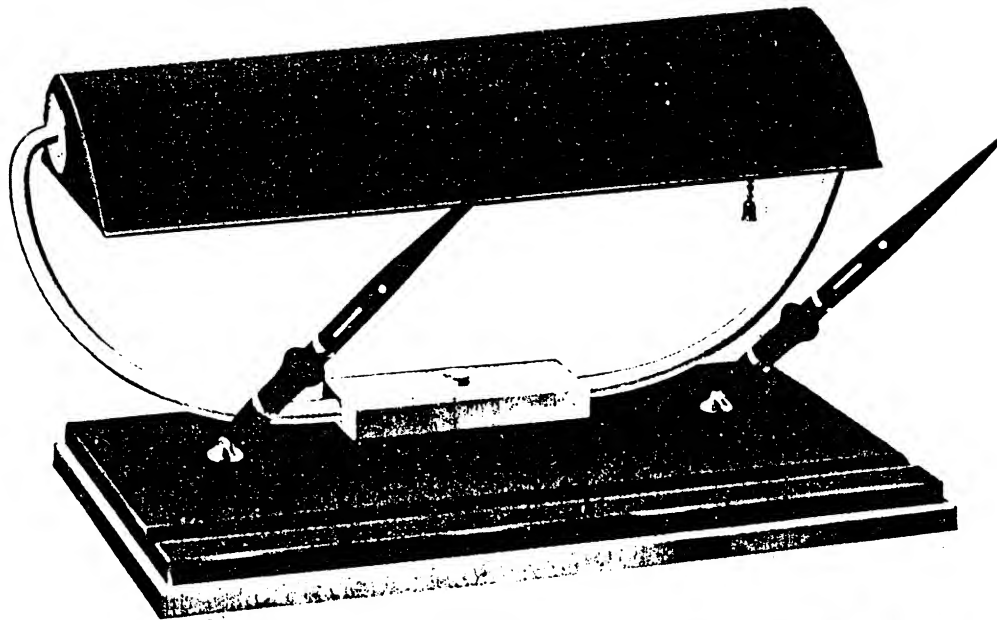

No. 327 CABON. Modernist lamp. Black glass on chromium base. Chromium arms supporting black shade. Base measures 11"x8"x3/4". Lamp shade 14"x1 1/2"x2". Height of shade 8". No. 327 with two No. 74D Lifetime Pens, $75.00.